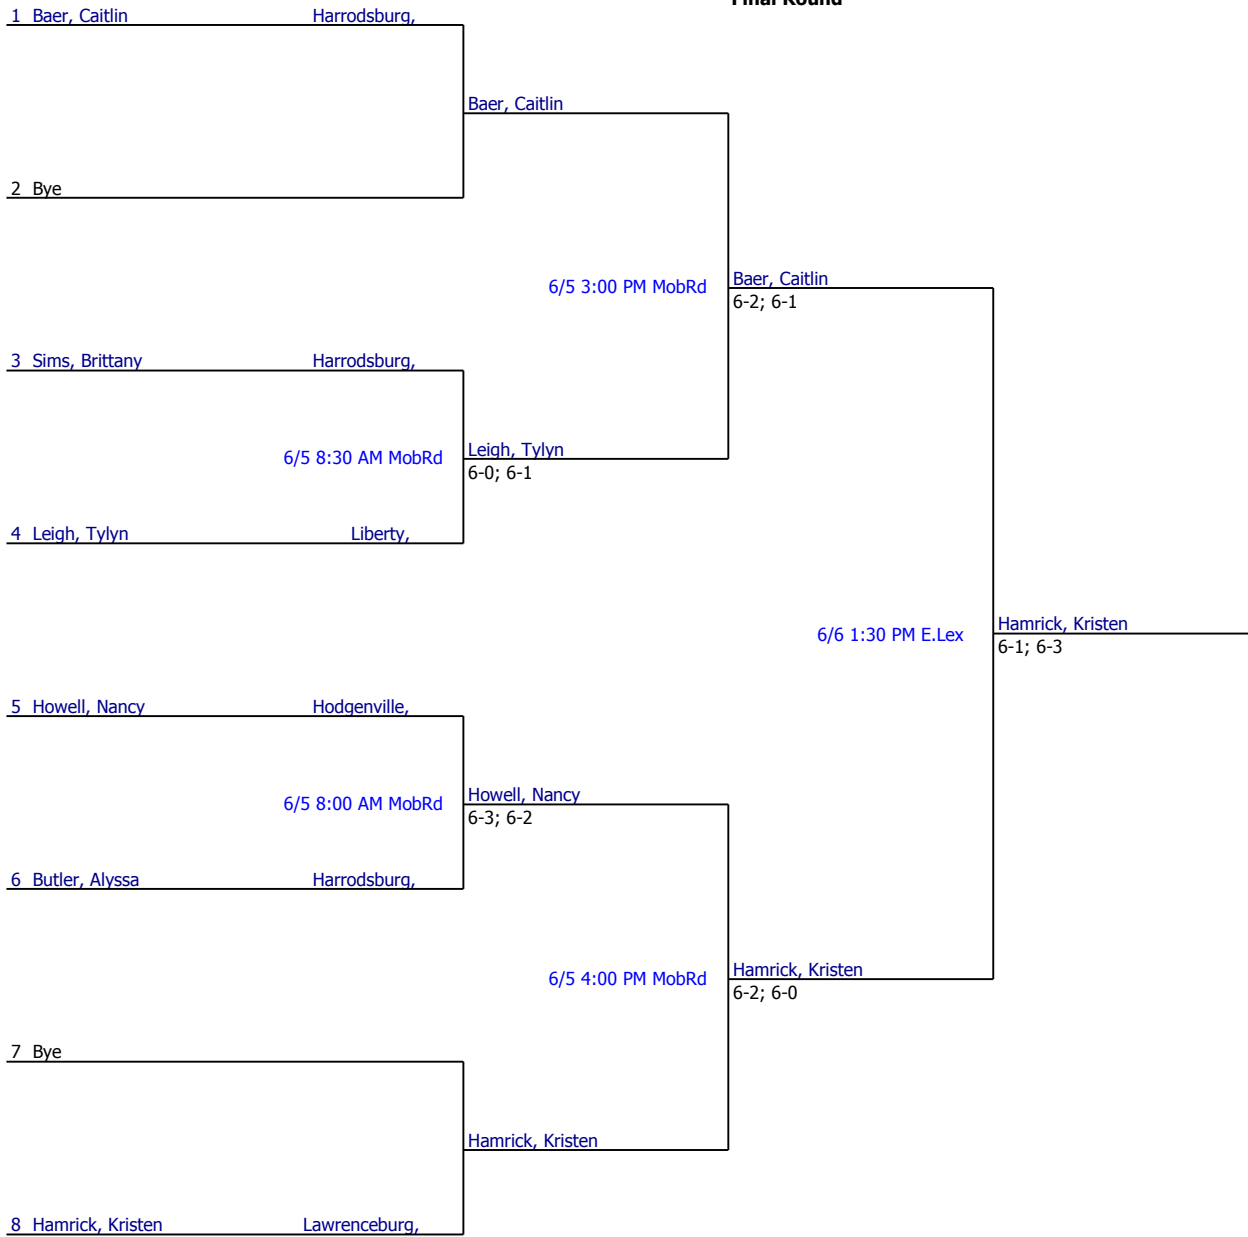

Mercer Co. Beef Festival 2010		Seeded Players			
	Girls 18 & Under Singles				
City/State: ,	Section:				
Director: Jerome W Gallt	Referee:				
Phone:	Date: 06/05/2010 - 06/06/2010				

Winner: Hamrick, Kristen

Quarterfinal Round

Semifinal Round

Final Round

Referee's Signature