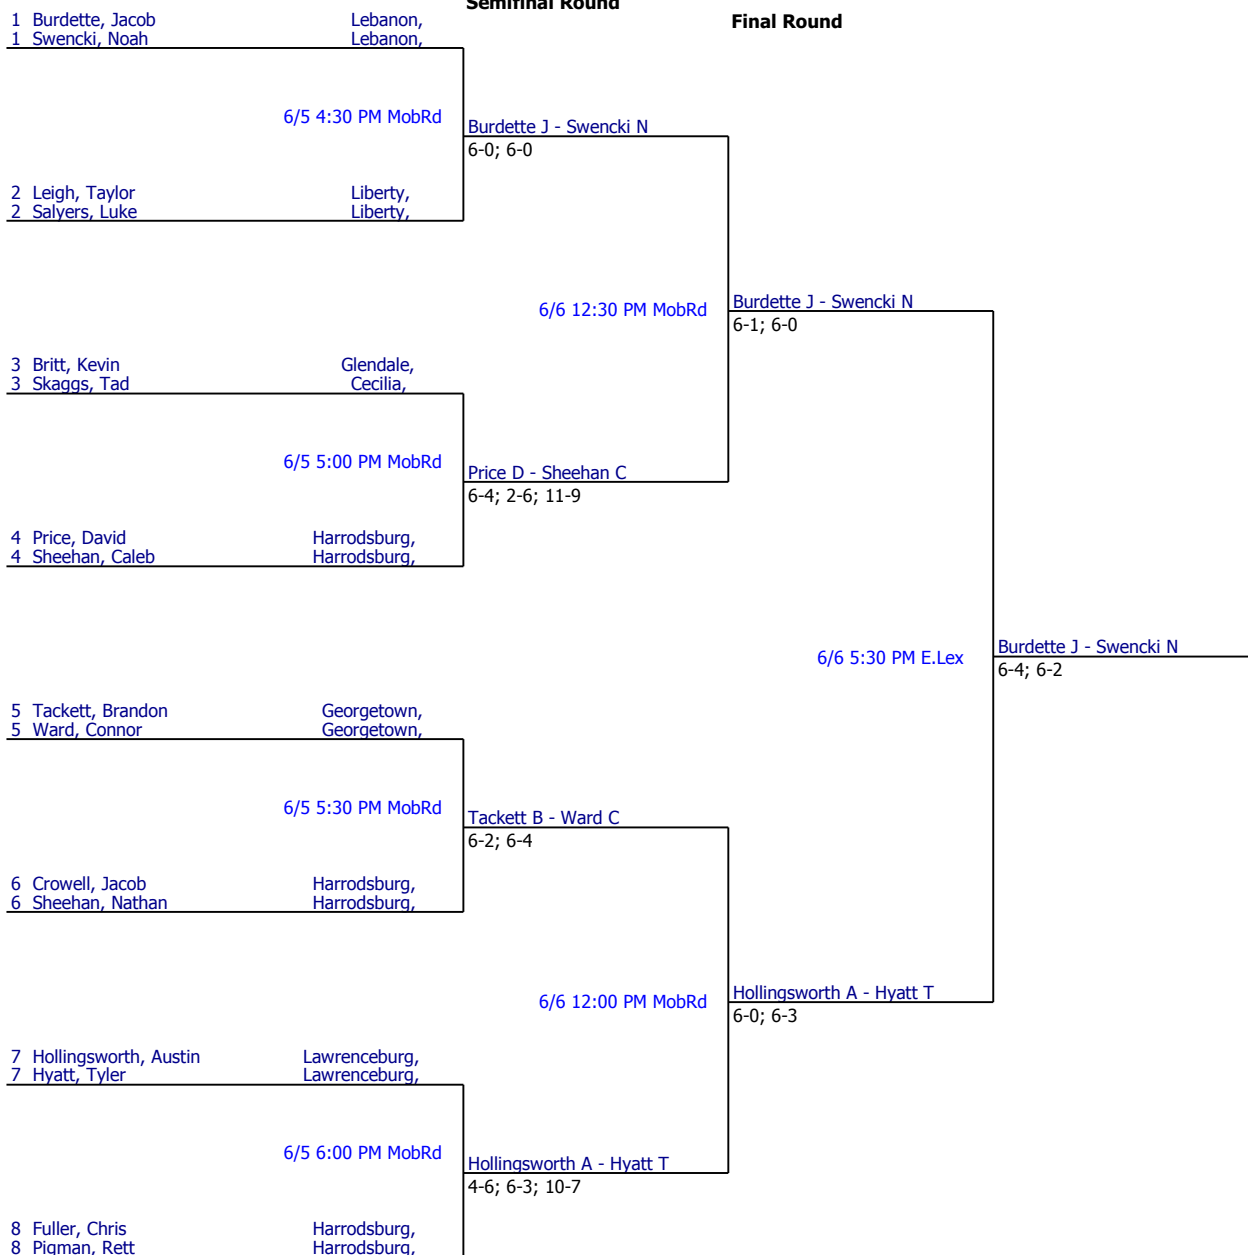

Mercer Co. Beef Festival 2010		Seeded Players			
	Boys 18 & Under Doubles				
City/State: ,	Section:				
Director: Jerome W Gallt	Referee:				
Phone:	Date: 06/05/2010 - 06/06/2010				

Winner: Burdette - Swencki

Quarterfinal Round

Semifinal Round

Final Round

Referee's Signature