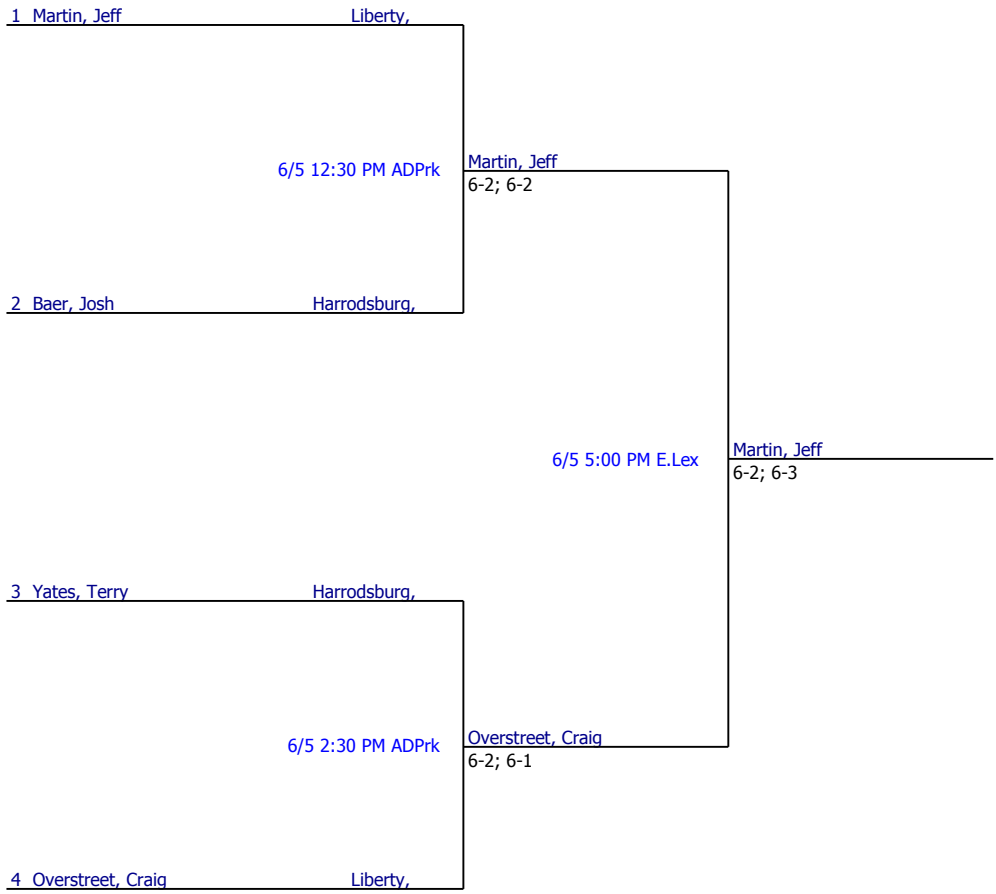

Winner: Martin, Jeff

Semifinal Round

Final Round

Referee's Signature

Mercer Co. Beef Festival 2010		Seeded Players			
	Men's B Singles				
City/State: ,	Section:				
Director: Jerome W Gallt	Referee:				
Phone:	Date: 06/05/2010 - 06/06/2010				