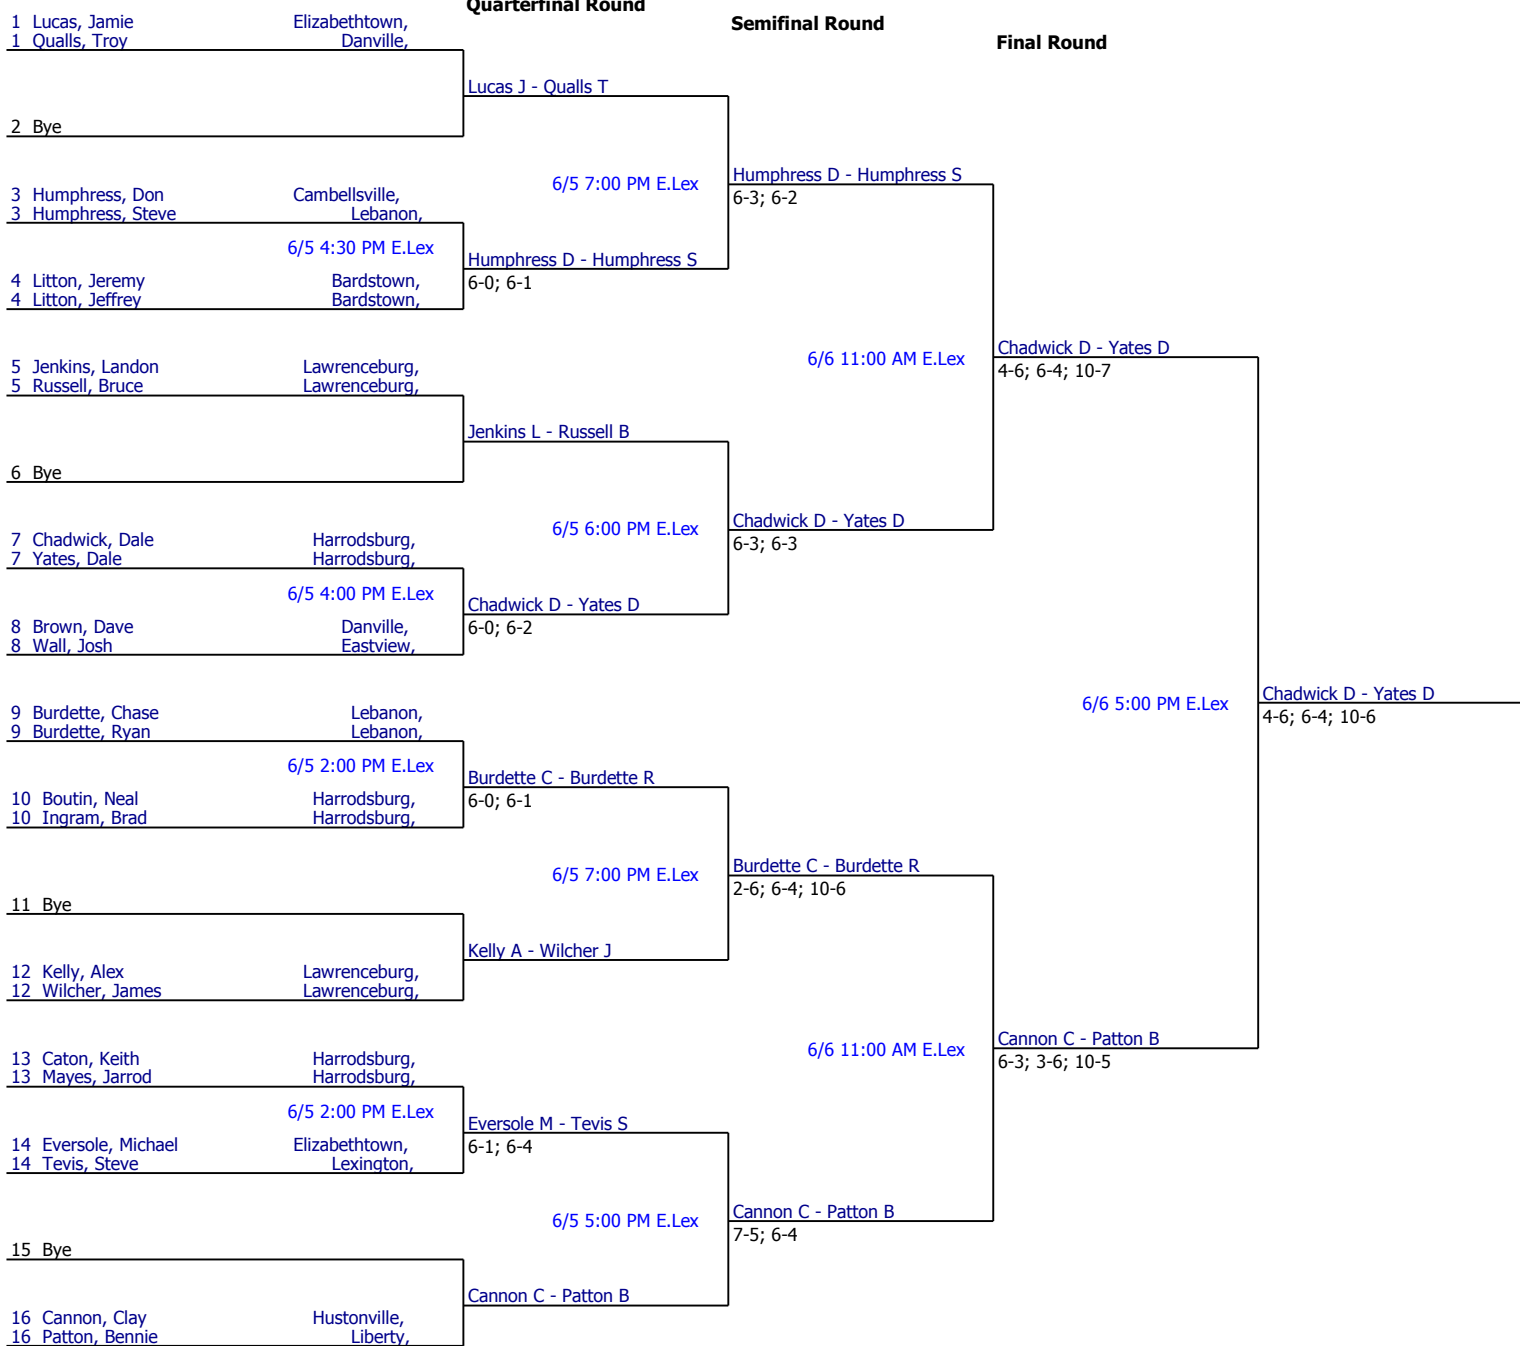

Mercer Co. Beef Festival 2010		Seeded Players			
	Men's B Doubles				
City/State: ,	Section:				
Director: Jerome W Gallt	Referee:				
Phone:	Date: 06/05/2010 - 06/06/2010				

Winner: Chadwick - Yates

Round of 16

Referee's Signature