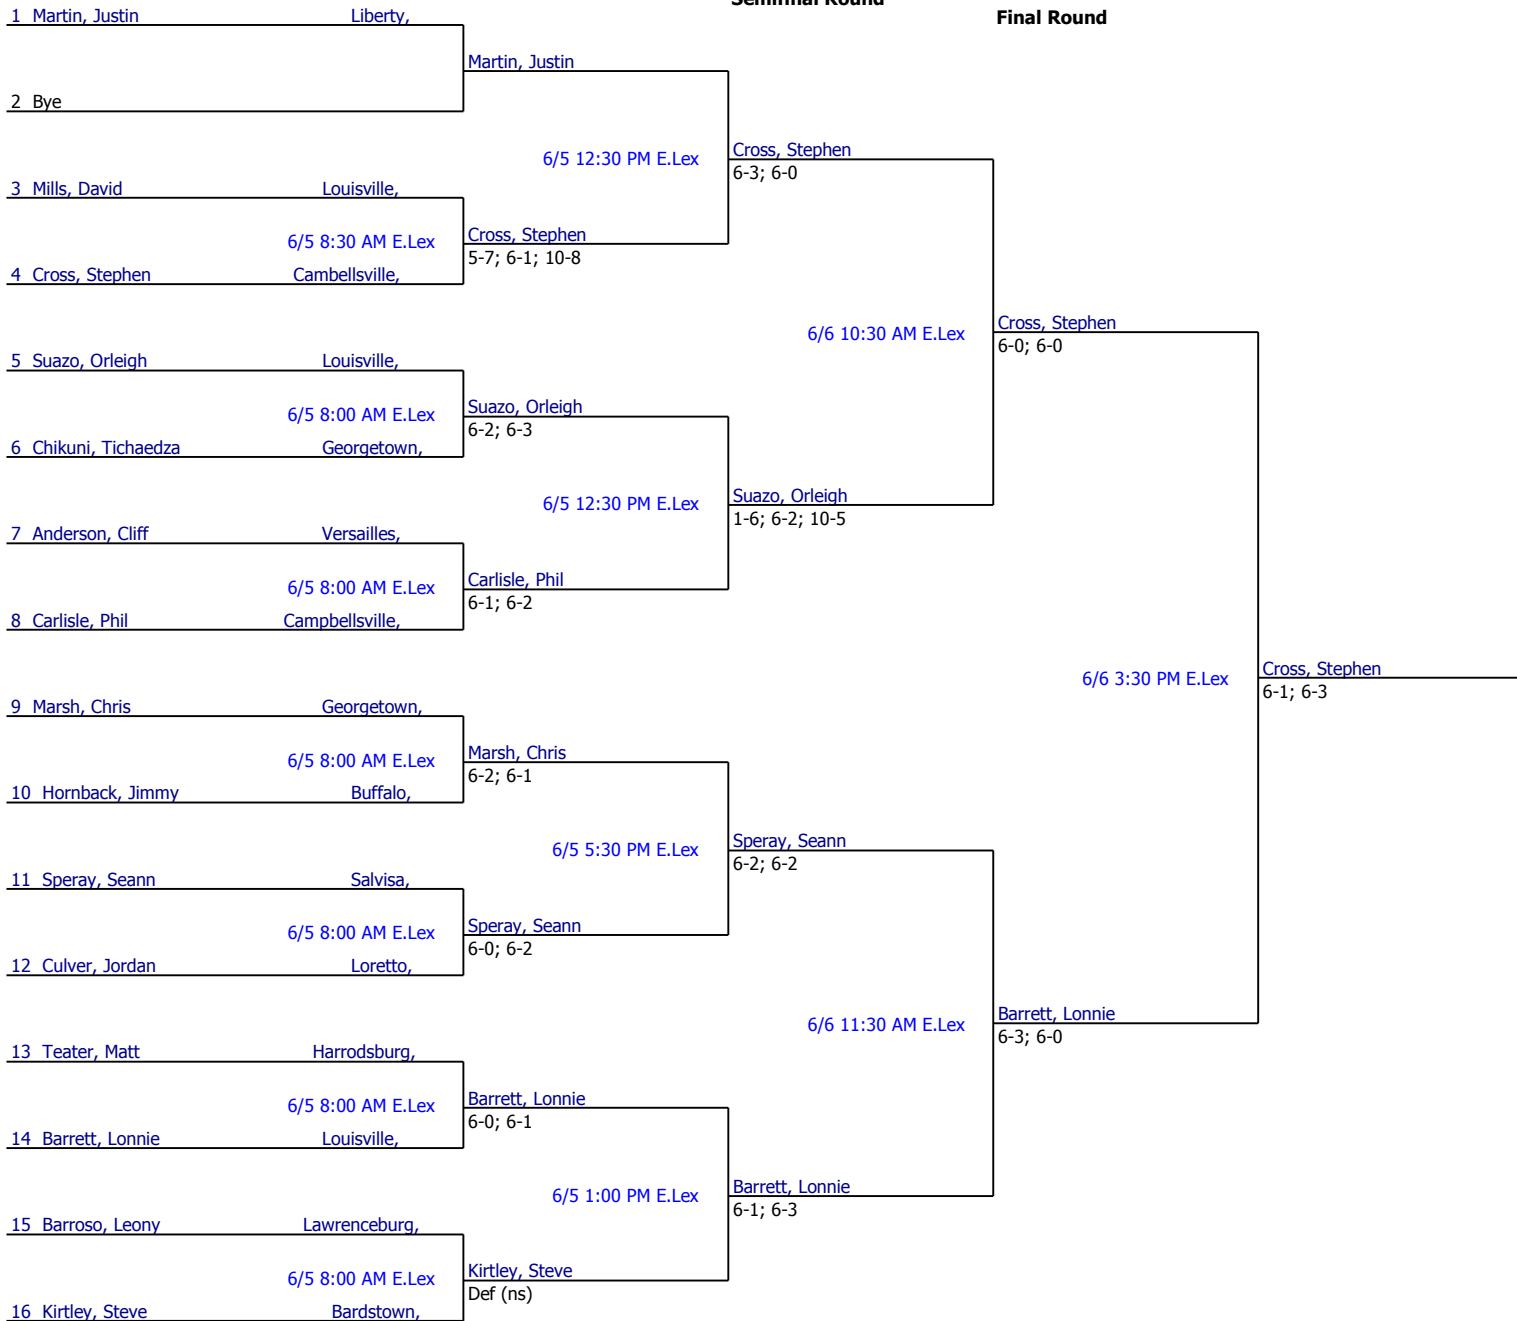

Mercer Co. Beef Festival 2010		Seeded Players			
	Men's Open Singles				
City/State: ,	Section:				
Director: Jerome W Gallt	Referee:				
Phone:	Date: 06/05/2010 - 06/06/2010				

Winner: Cross, Stephen

Round of 16

Quarterfinal Round

Semifinal Round

Final Round

Referee's Signature