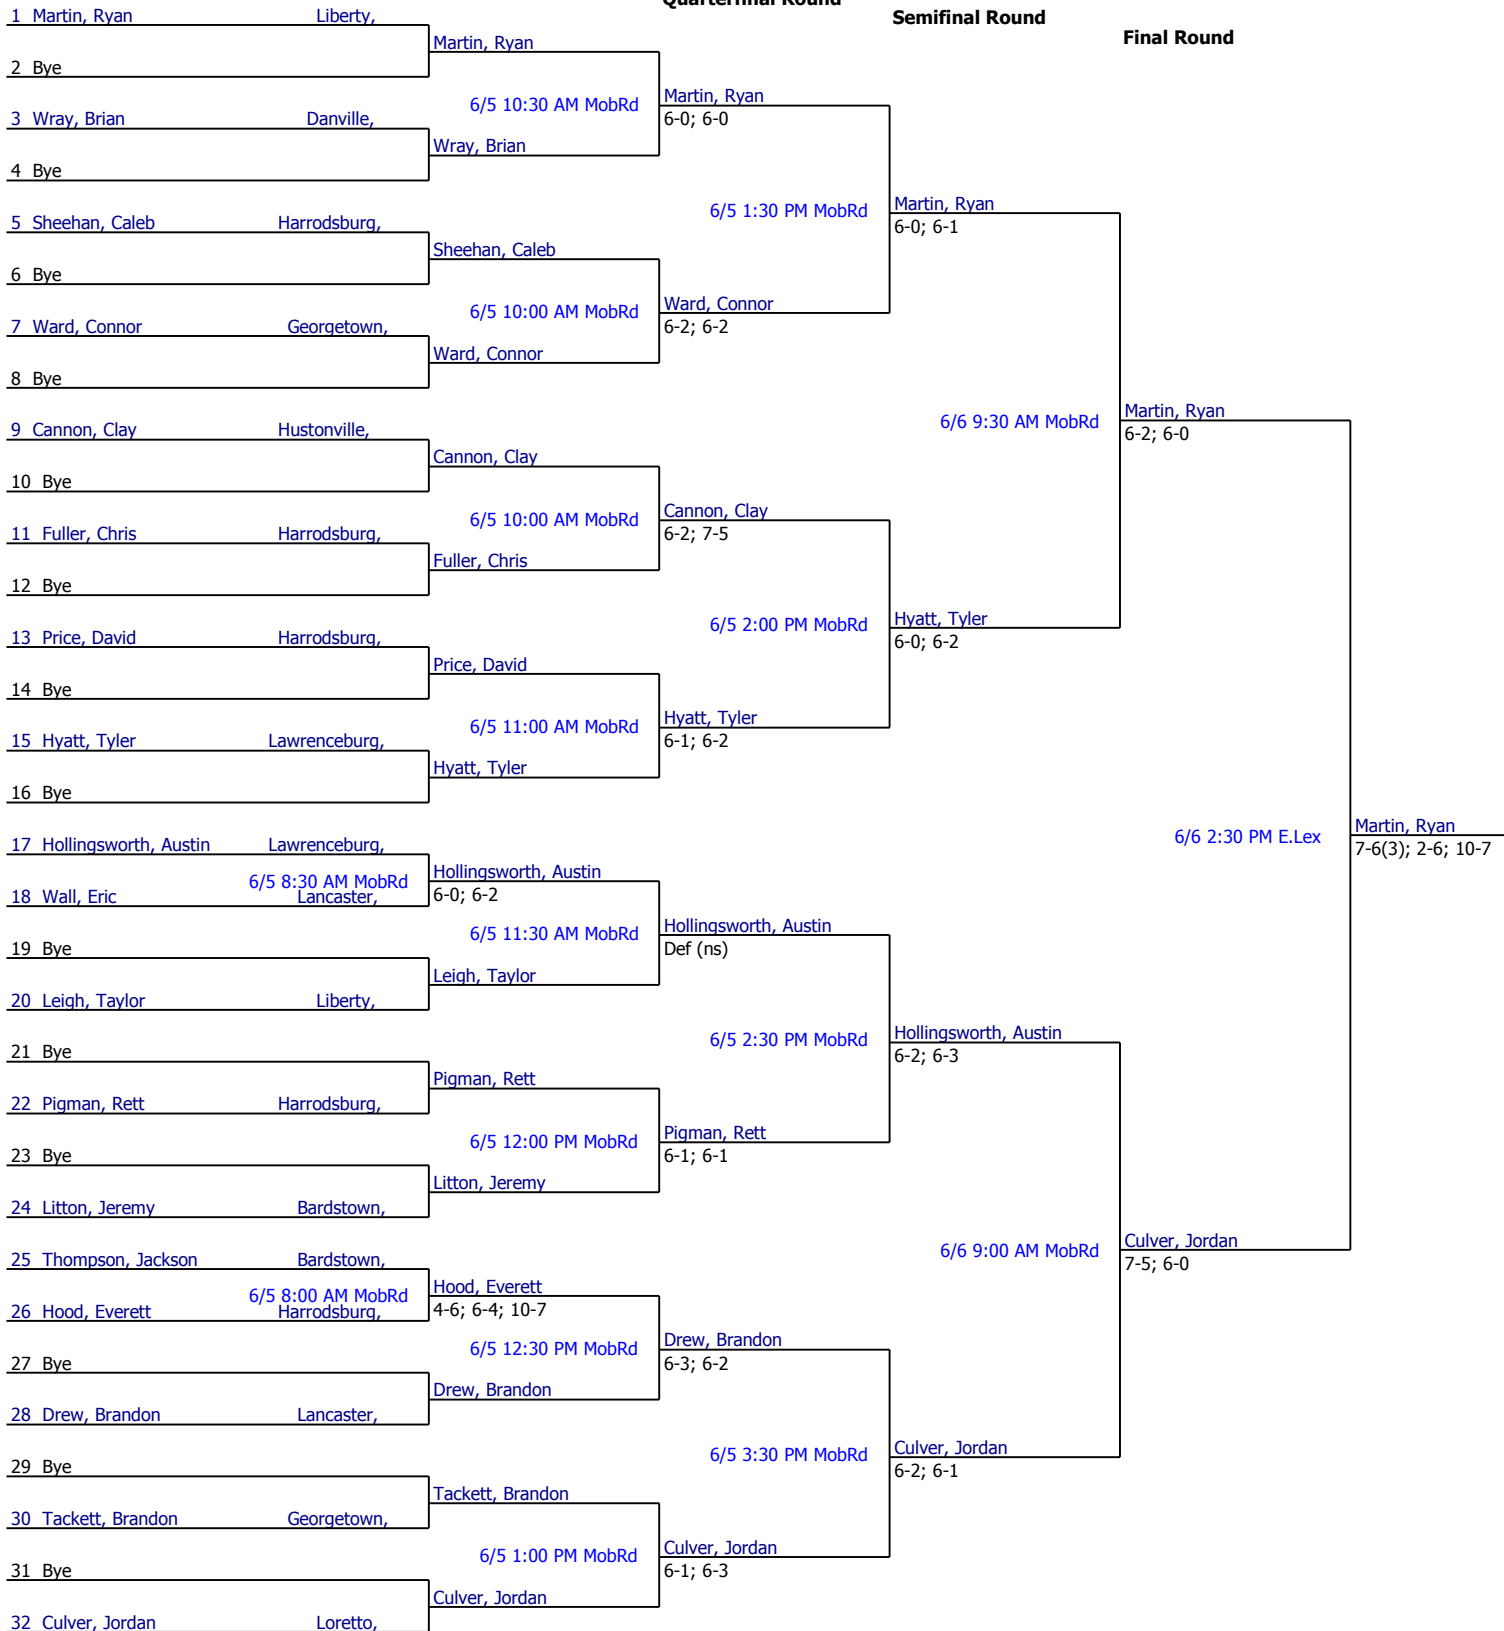

Mercer Co. Beef Festival 2010		Seeded Players			
	Boys 18 & Under Singles				
City/State: ,	Section:				
Director: Jerome W Gallt	Referee:				
Phone:	Date: 06/05/2010 - 06/06/2010				

Winner: Martin, Ryan

Round of 32

Round of 16

Quarterfinal Round

Semifinal Round

Final Round

Referee's Signature