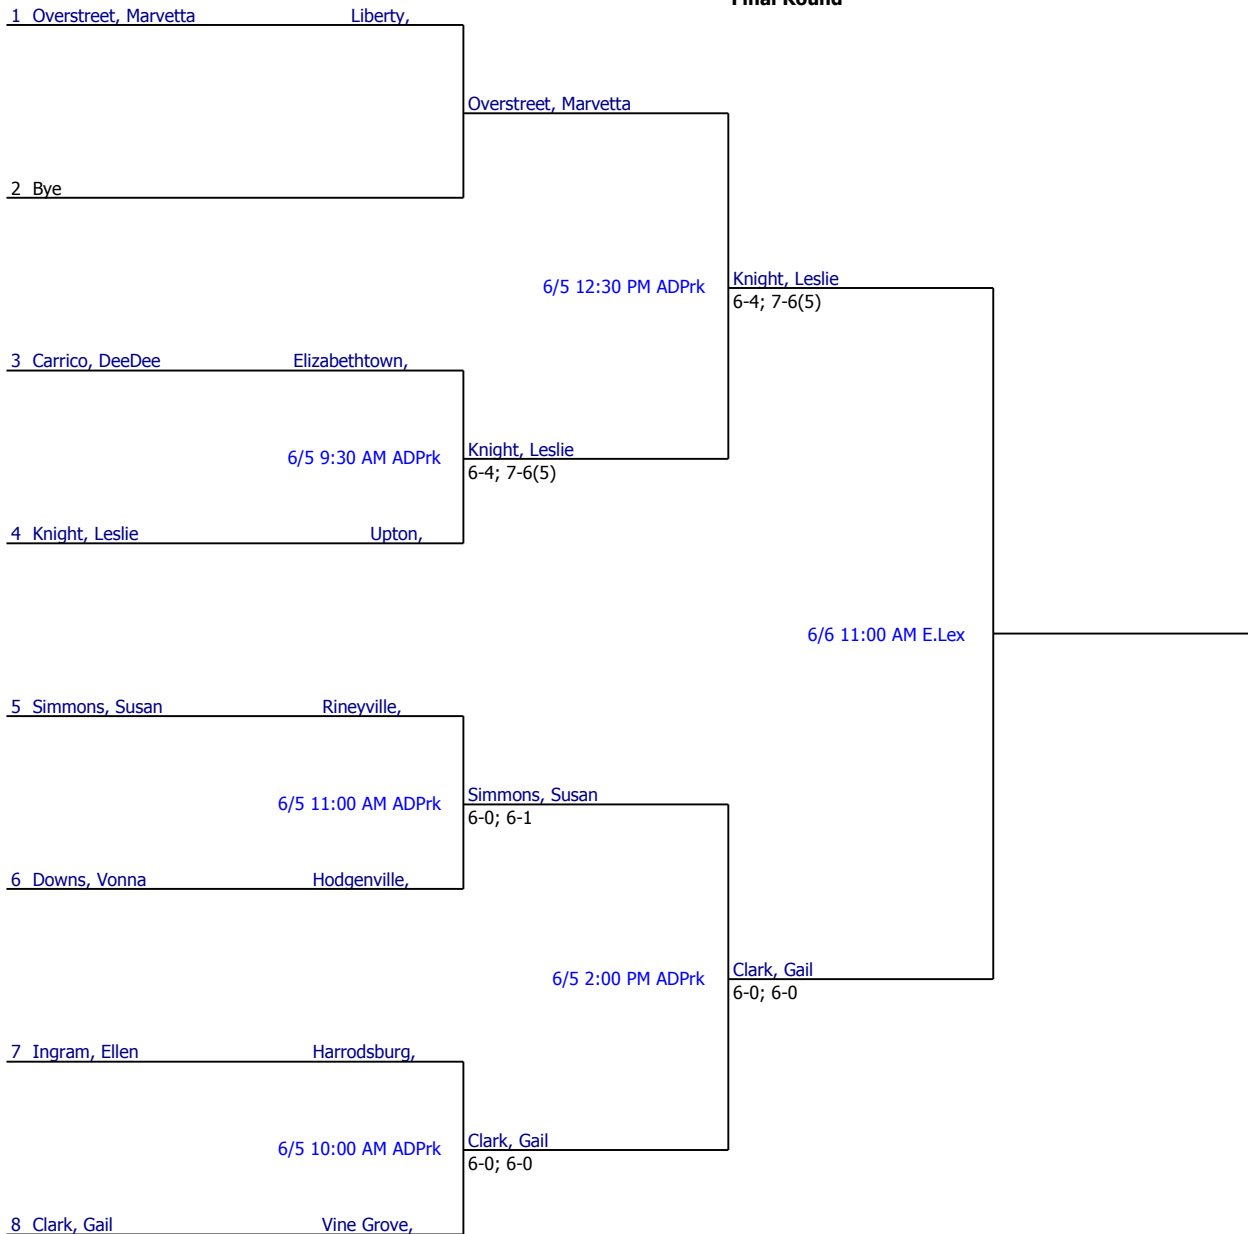

Mercer Co. Beef Festival 2010		Seeded Players			
	Women's B Singles				
City/State: ,	Section:				
Director: Jerome W Gallt	Referee:				
Phone:	Date: 06/05/2010 - 06/06/2010				

Winner:

Quarterfinal Round

Semifinal Round

Final Round

Referee's Signature