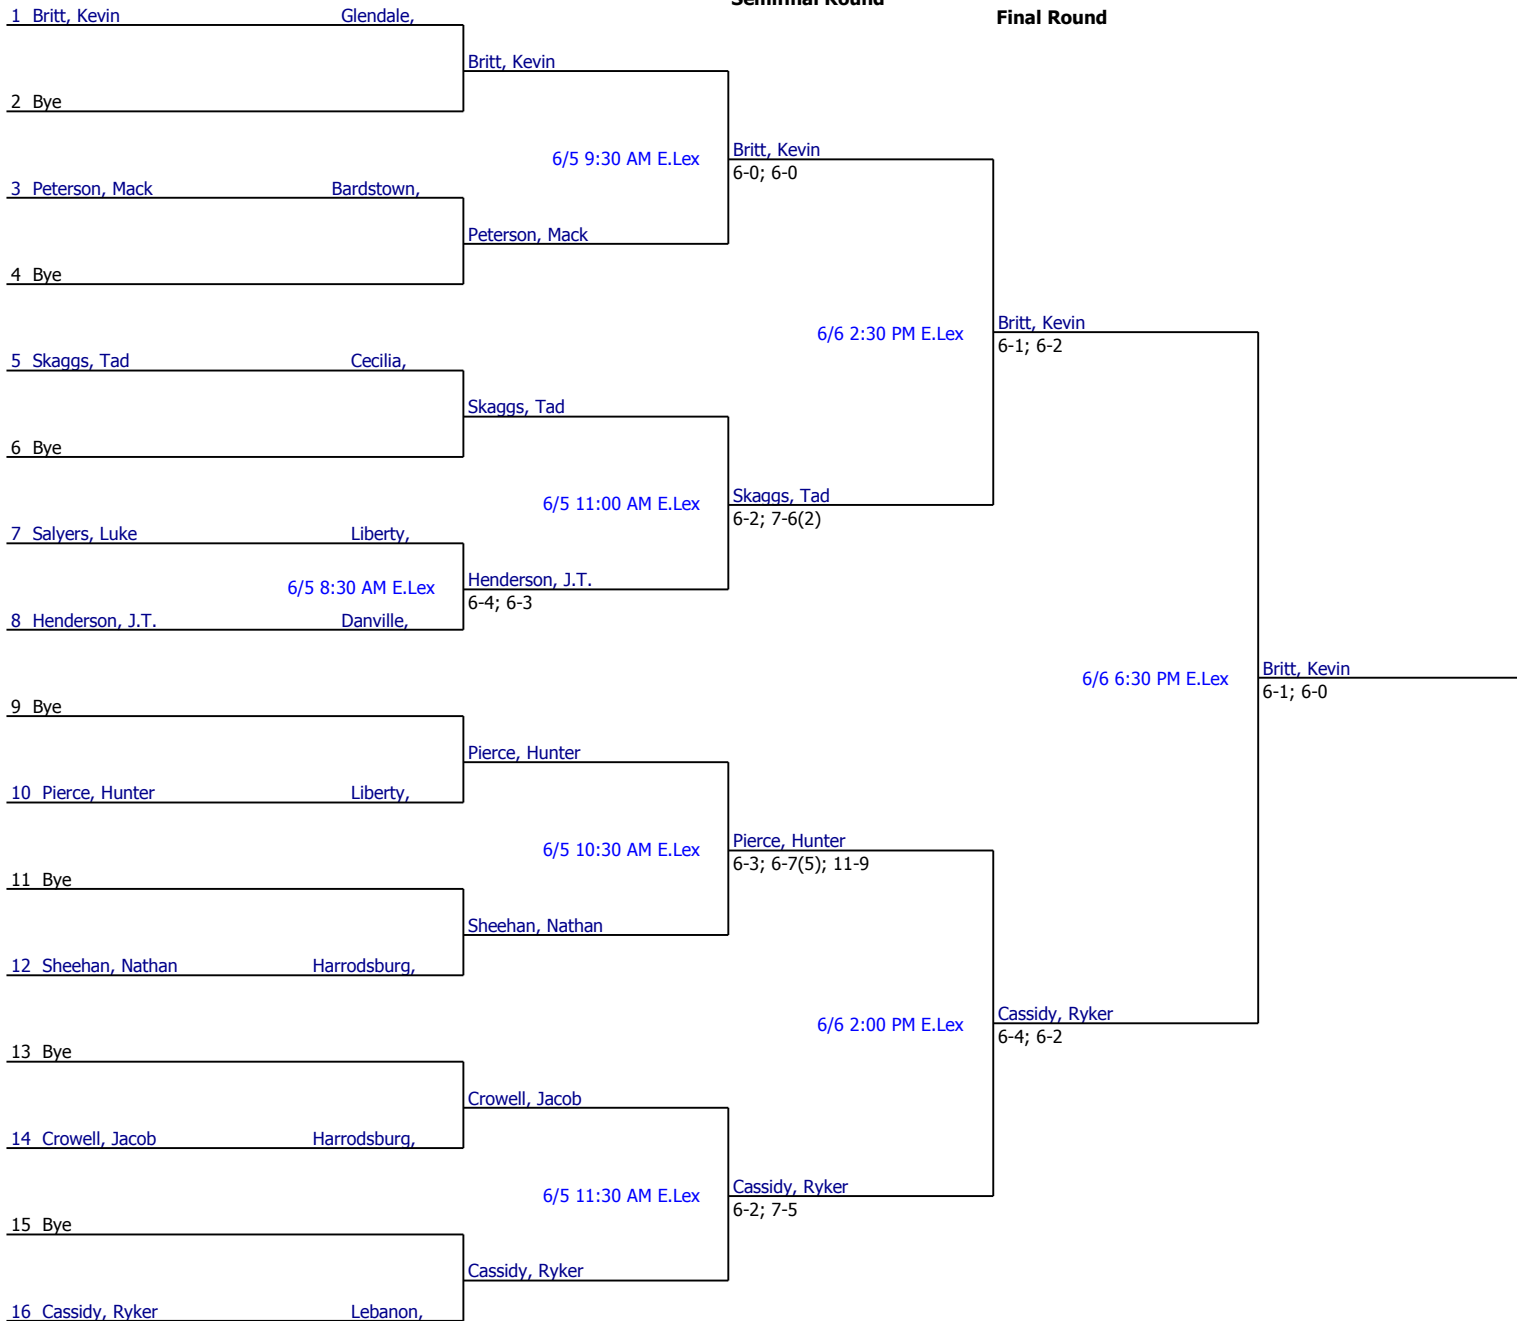

Mercer Co. Beef Festival 2010		Seeded Players			
	Boys 15 & Under Singles				
City/State: ,	Section:				
Director: Jerome W Gallt	Referee:				
Phone:	Date: 06/05/2010 - 06/06/2010				

Winner: Britt, Kevin

Round of 16

Quarterfinal Round

Semifinal Round

Final Round

Referee's Signature