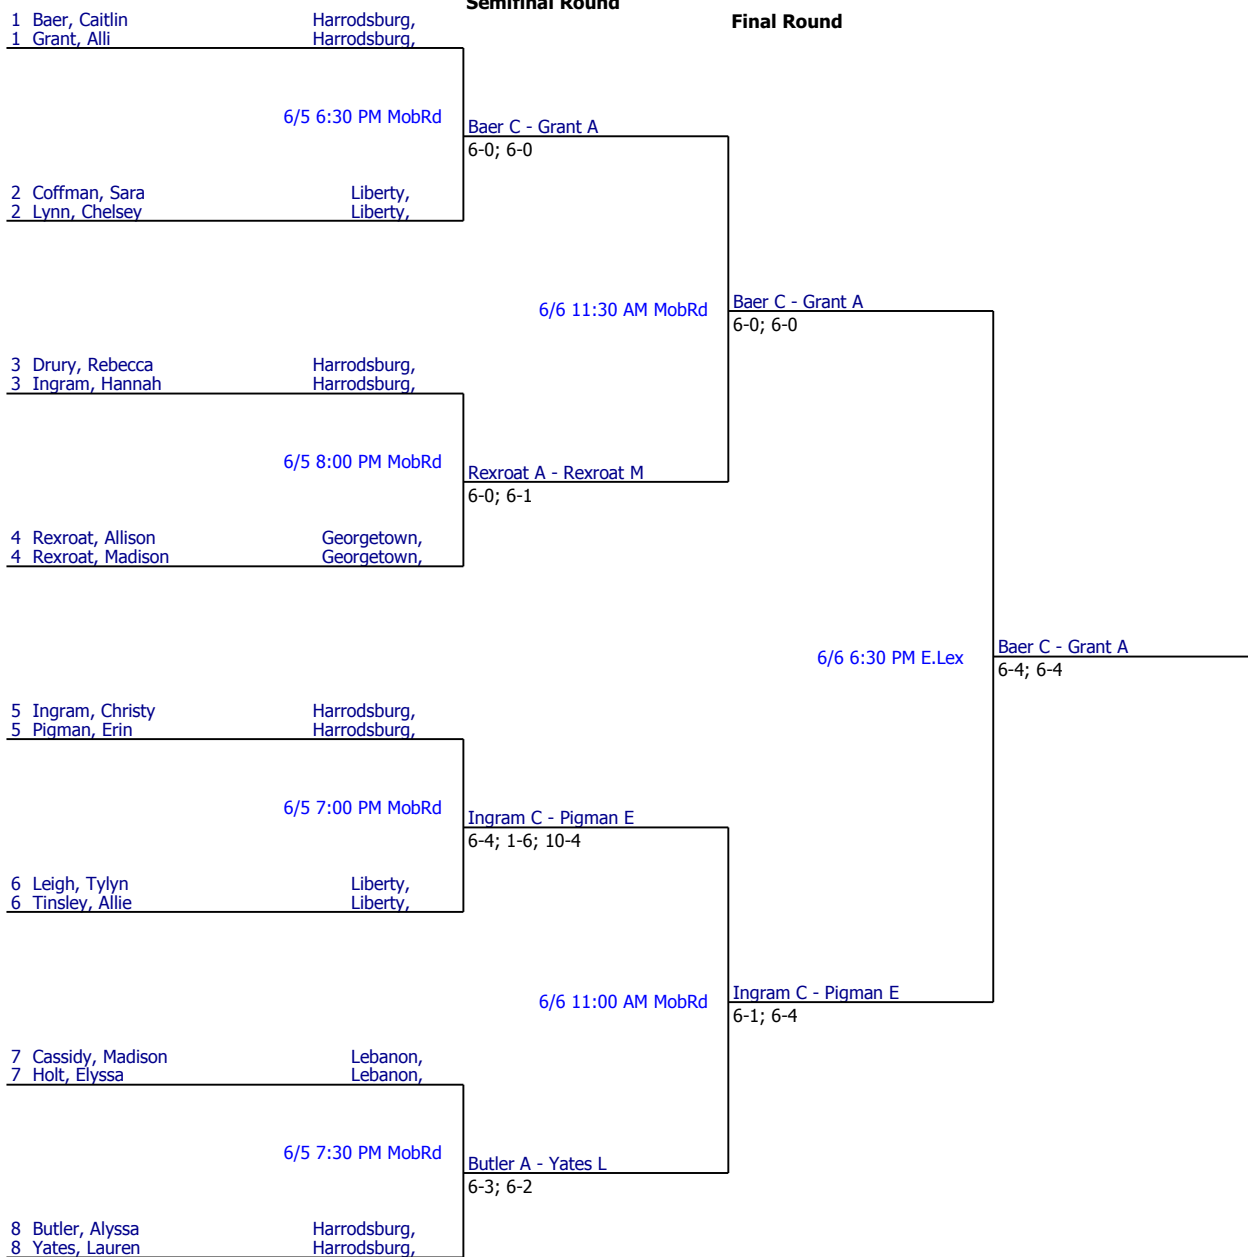

Mercer Co. Beef Festival 2010		Seeded Players			
	Girls 18 & Under Doubles				
City/State: ,	Section:				
Director: Jerome W Gallt	Referee:				
Phone:	Date: 06/05/2010 - 06/06/2010				

Winner: Baer - Grant

Quarterfinal Round

Semifinal Round

Final Round

Referee's Signature