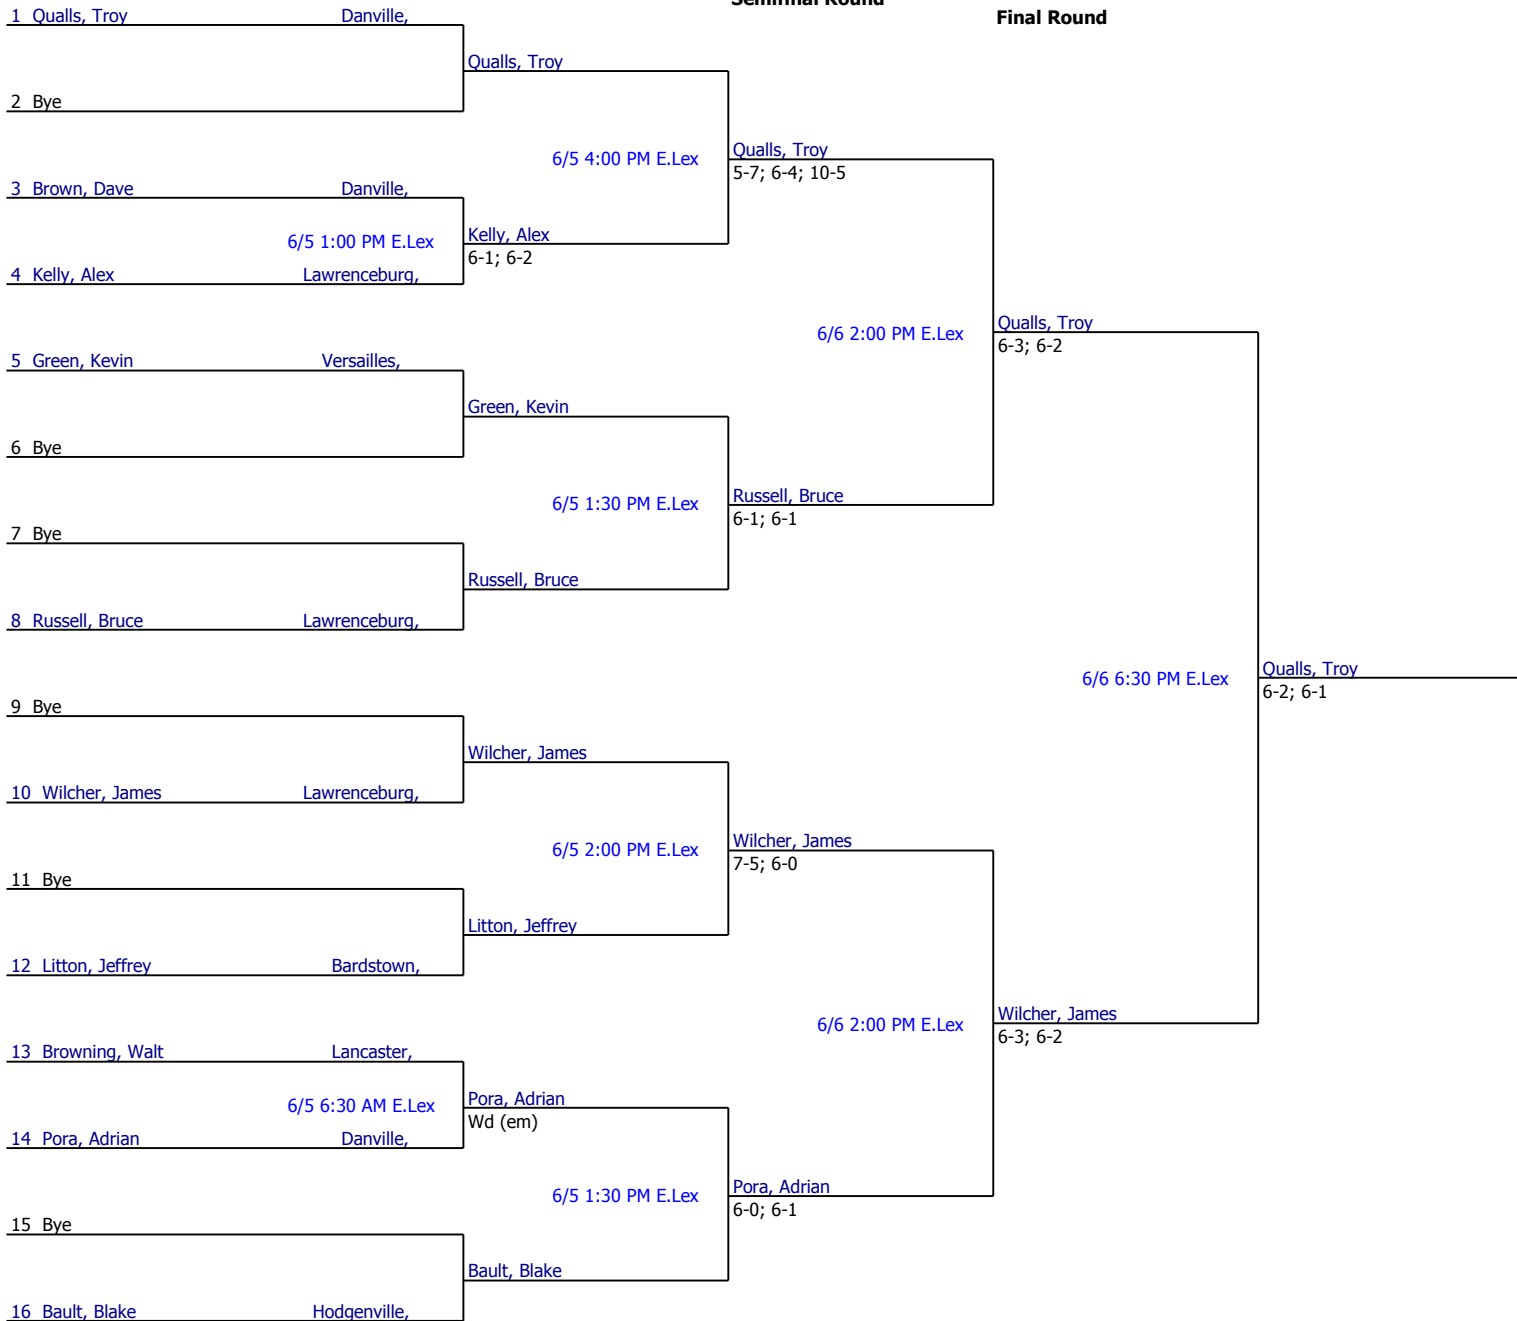

Mercer Co. Beef Festival 2010		Seeded Players			
	Men's B Singles				
City/State: ,	Section:				
Director: Jerome W Gallt	Referee:				
Phone:	Date: 06/05/2010 - 06/06/2010				

Winner: Qualls, Troy

Round of 16

Quarterfinal Round

Semifinal Round

Final Round

Referee's Signature