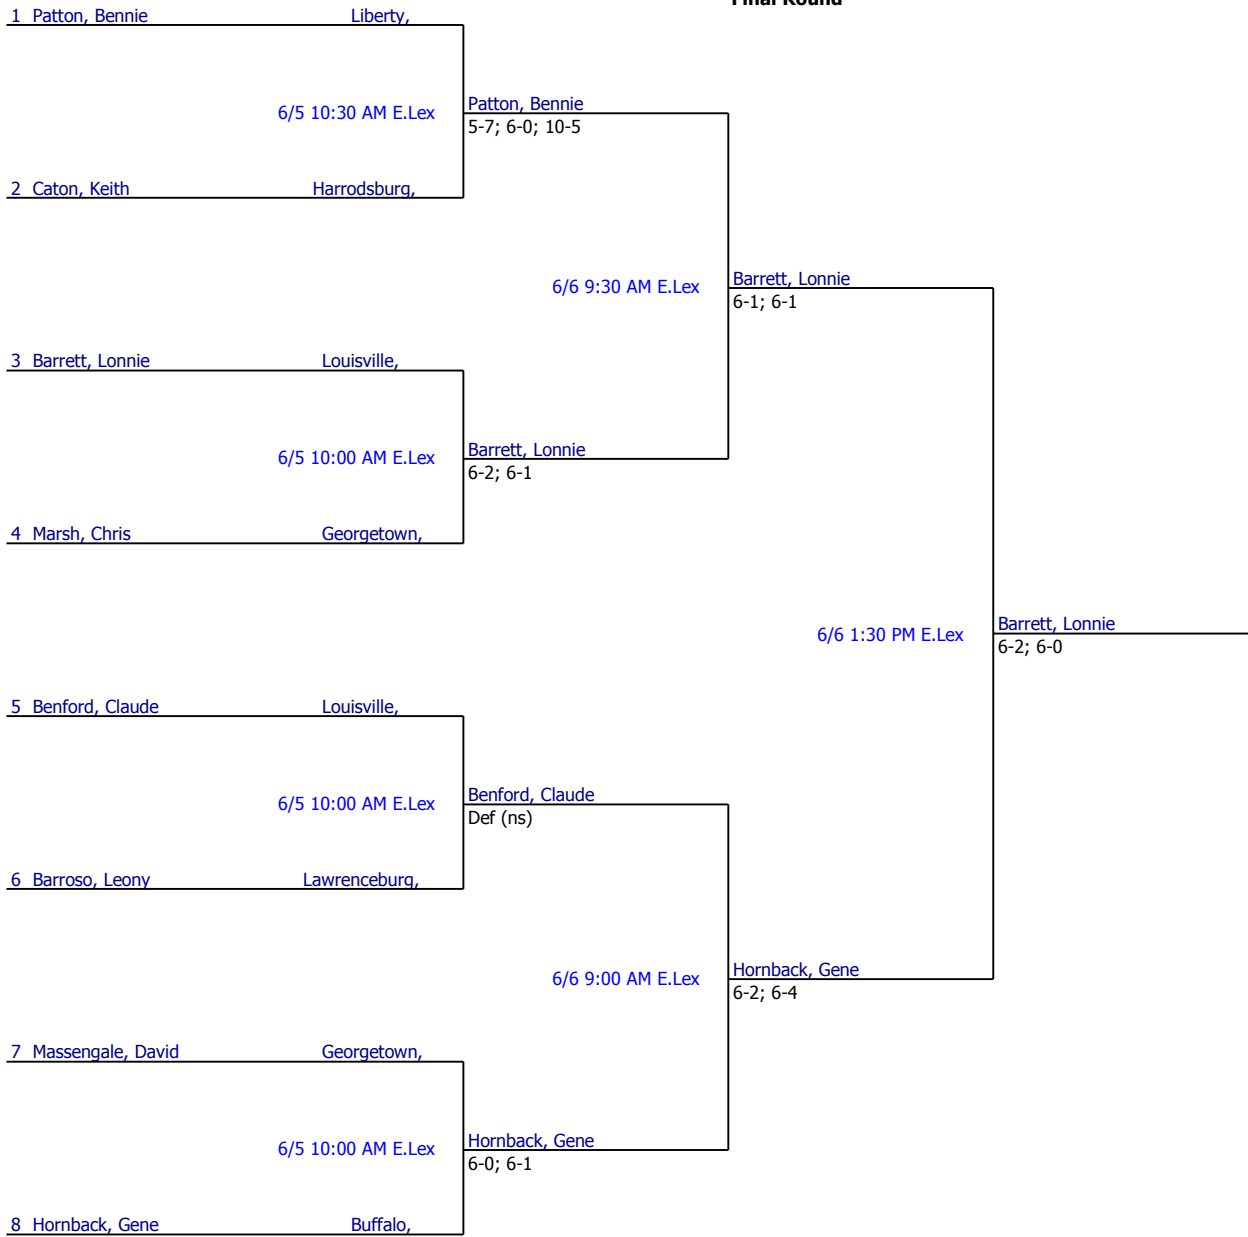

Mercer Co. Beef Festival 2010		Seeded Players			
	Men's 30+ Singles				
City/State: ,	Section:				
Director: Jerome W Gallt	Referee:				
Phone:	Date: 06/05/2010 - 06/06/2010				

Winner: Barrett, Lonnie

Quarterfinal Round

Semifinal Round

Final Round

_____
Referee's Signature