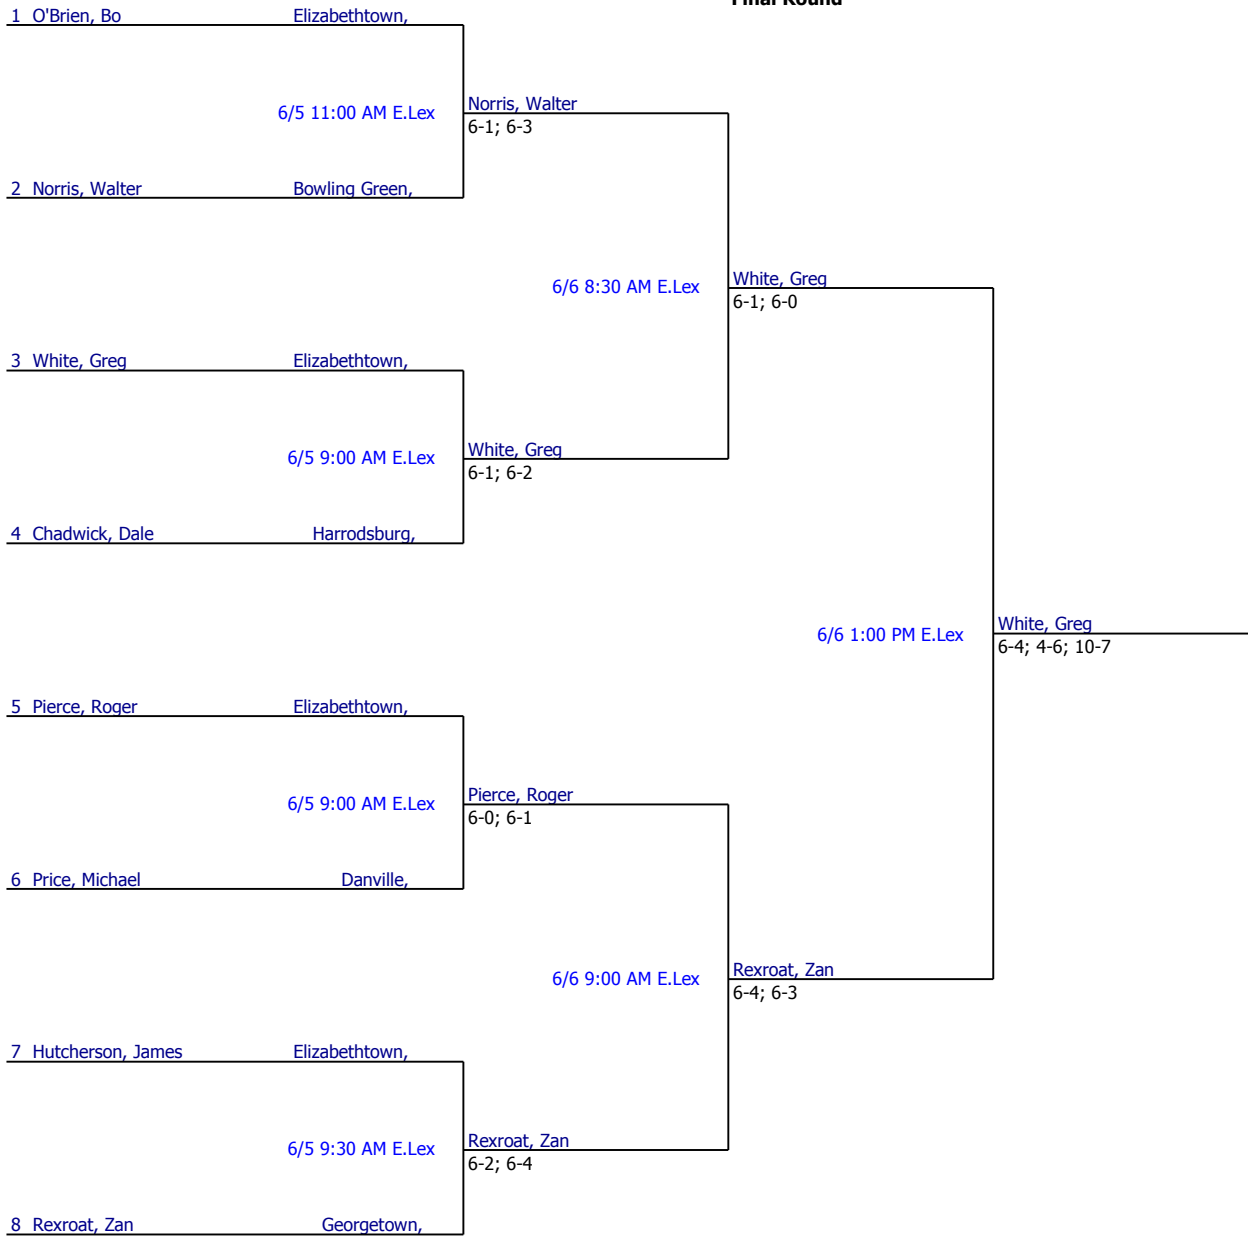

Mercer Co. Beef Festival 2010		Seeded Players			
	Men's 50+ Singles				
City/State: ,	Section:				
Director: Jerome W Gallt	Referee:				
Phone:	Date: 06/05/2010 - 06/06/2010				

Winner: White, Greg

Quarterfinal Round

Semifinal Round

Final Round

Referee's Signature